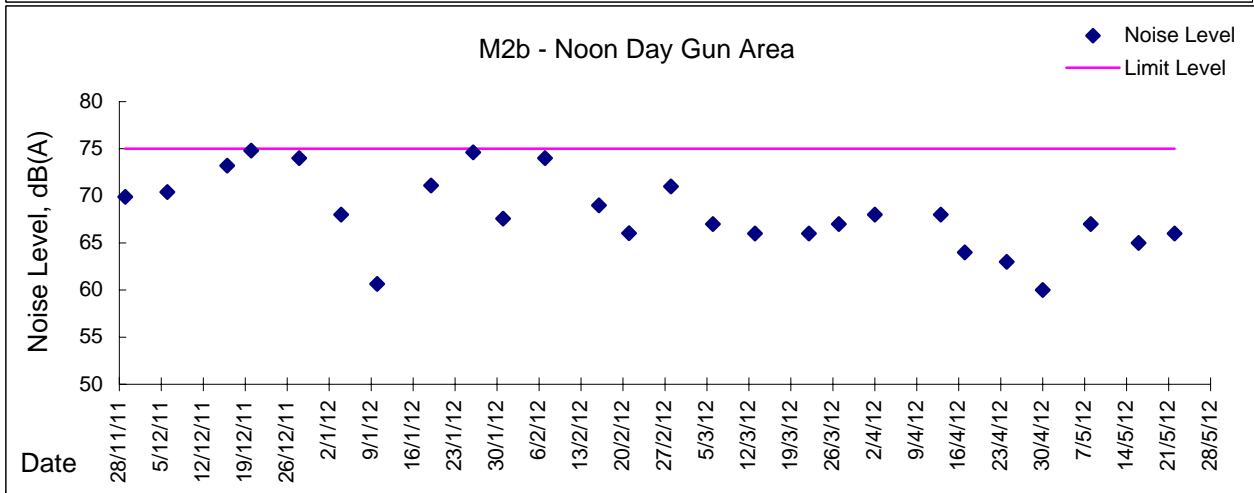

Graphic Presentation of Noise Monitoring Result

Day Time (0700 - 1900hrs on normal weekdays)

Graphic Presentation of Noise Monitoring Result
Day Time (0700 - 1900hrs on normal weekdays)