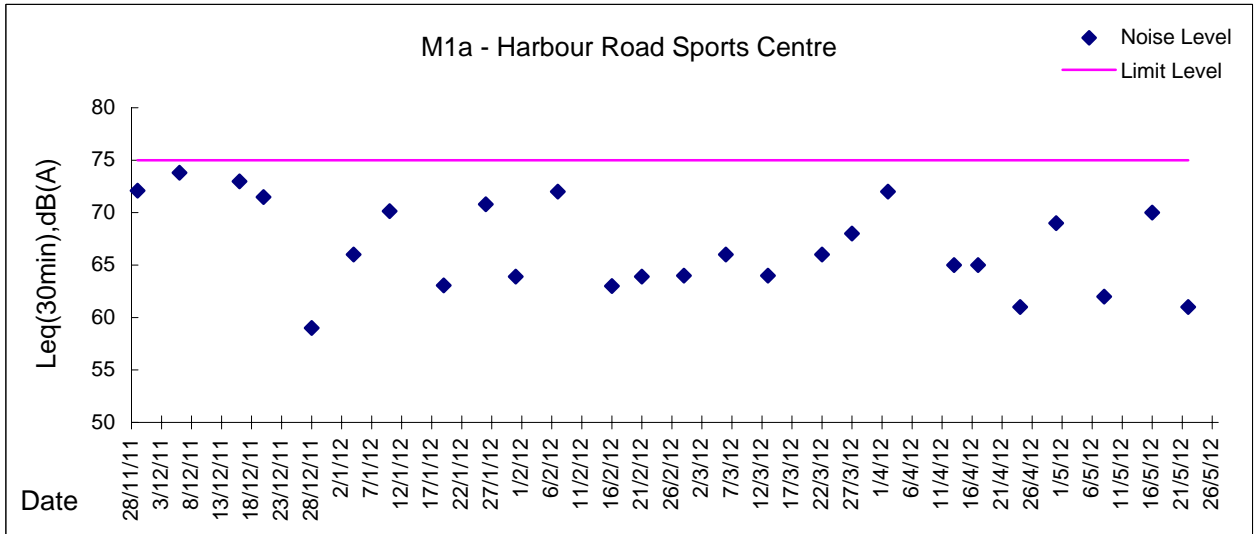

Graphic Presentation of Noise Monitoring Result

Day Time (0700 - 1900hrs on normal weekdays)

Graphic Presentation of Noise Monitoring Result
Day Time (0700 - 1900hrs on normal weekdays)