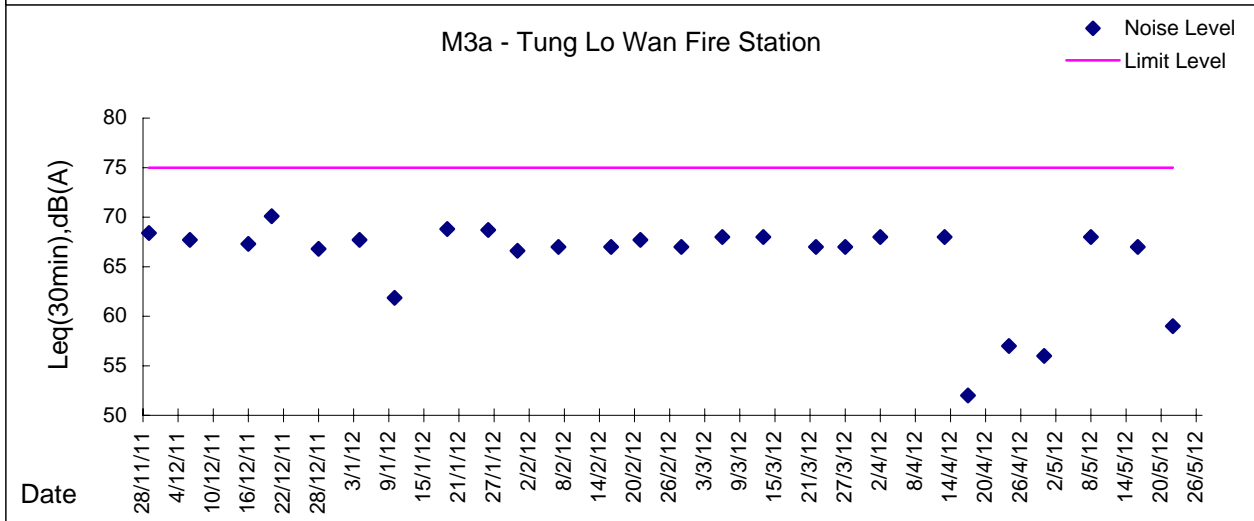

Graphic Presentation of Noise Monitoring Result

Day Time (0700 - 1900hrs on normal weekdays)

Graphic Presentation of Noise Monitoring Result
Day Time (0700 - 1900hrs on normal weekdays)